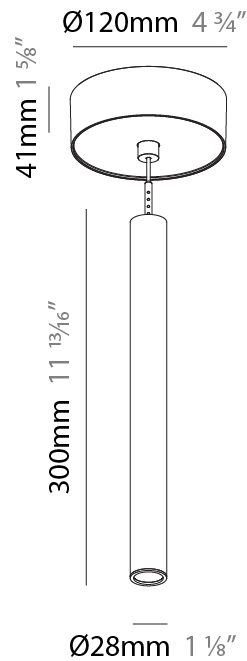

PHYSICAL

Shape: Cylinder
Diameter (mm): 28
Diameter (in): 1 1/8"
Height (mm): 300
Height (in): 11 13/16"
Max. Overall Height (mm): 2300
Max. Overall Height (in): 90 7/16"
Light Distribution: Downlight
Weight (kg): 0.63
Weight (lbs): 1.39
Diffuser: Shine Ring - Opal / Yellow / Orange / Red / Blue / Green
Fixture Finish: SSR / BKV / CWI / CRY / HAB / UFT / ITA / RUA / FTG / MYG / LOD / PUS / FRO / FUP / KIA / POP / BLS / SPG / MEY / GOH / GUM / CHC / COM / ABZ / JAG / OBR / MOS / ROR
Fixture Material: Aluminum
Cable Details: 2000mm or 4000mm Black Cable

ELECTRICAL

Lamp Type: LED (Zhaga Standard)
Input Wattage (W): 6.6
Total Output Wattage (W): 6
Dimming: Tri-Mode (Non-Dimming and Phase Dimming (120Vac only) and 0-10V Dimming)
Driver Included: Yes
Driver Location: External
Driver Type: Constant Current - Universal
Driver Class: Class 2
Housing: ENCP3 w/quick connect
Input Voltage (V): 120 - 277
Constant Current (MA): 500

LED

Number of LEDs: 1
Color Temperature (°K): 2700 / 3000 / 4000
Max. Delivered Lumen (lm): 330 / 350 / 370
CRI: >90 CRI
Efficiency (%): 86
Lamp Life (hrs): 50000
Upon Request: ***3500K available in minimum quantities (larger quantities upon request)

OPTICAL

Optic°: 24 / 32 / 58

RATINGS AND CERTIFICATIONS

Certified By: Certified for North American Standards
IP rating: IP20