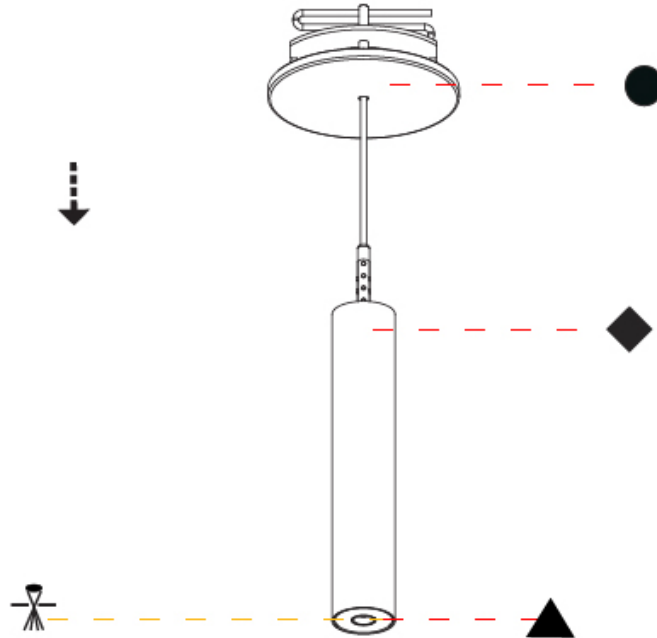

HANGOVER PLUG MONOPOINT RECESSED CANOPY SUSPENSION

A30839-

PROJECT

TYPE

SPECIFIER

QUANTITY

DATE

A